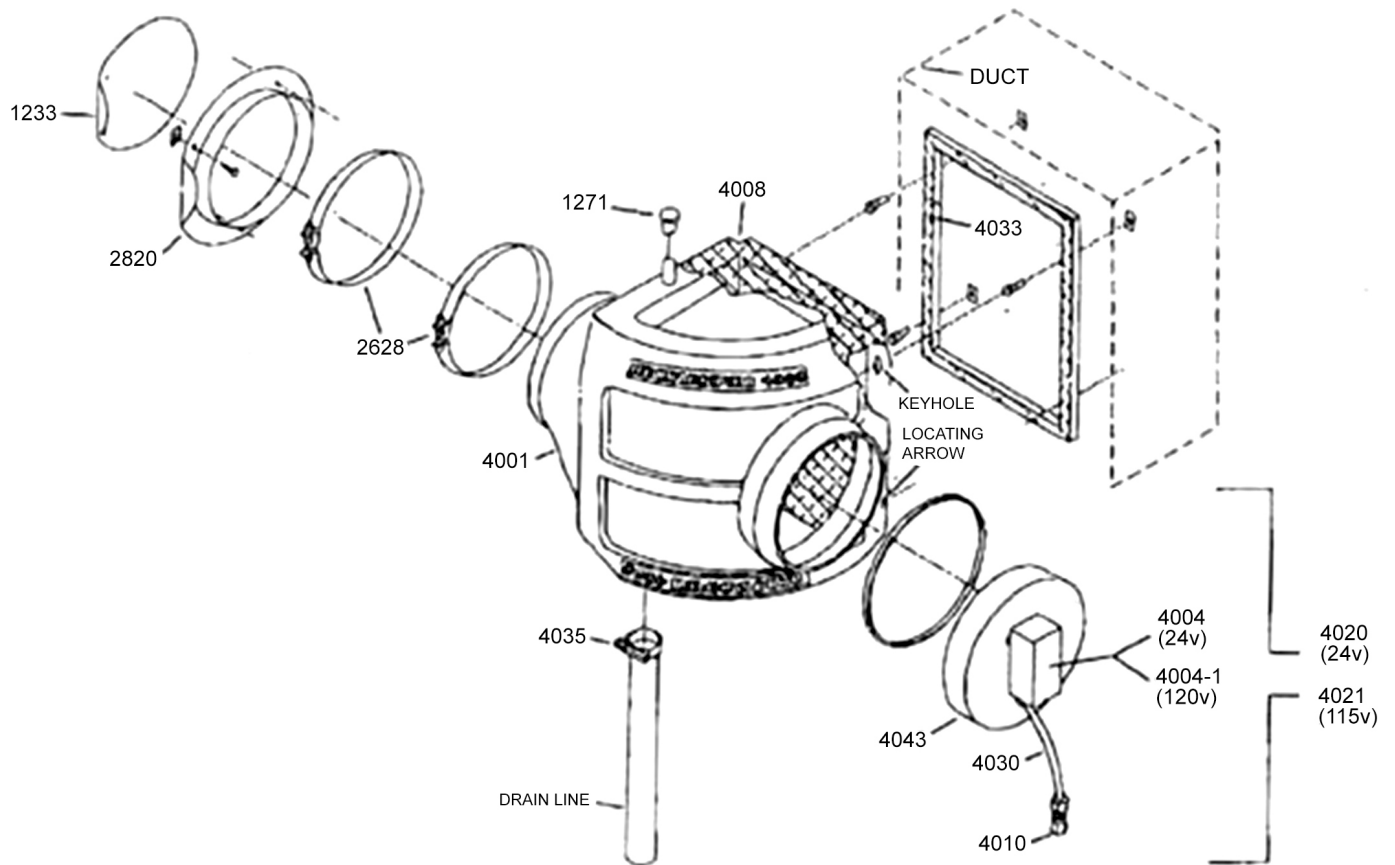

# HERRMIDIFIER MODEL 4000 HUMIDIFIER PARTS LIST

PART NUMBER		
4000	4000C	DESCRIPTION
4001	4001	Case with Inserts
----	4004	Solenoid and Junction Box Assembly (24V)
4004-1	----	Solenoid and Junction Box Assembly (115V)
4006	4006	Nozzle
4008	4008	Evaporator Pad
4009	4009	Grommet
4010a	4010a	Union, 1/4" Compression Assembly
4021	4020	End Cap Assembly
4030	4030	Tubing Assembly
4033	4033	Foam Seal
4035	4035	Snap Hose Clamp (Drain)
4043	4043	Cap and Gasket Assembly
1233	1233	Damper
1271	1271	Overflow Cap
2620	2620	Return Air Flange
2628	2628	Flex Duct Clamps (2)