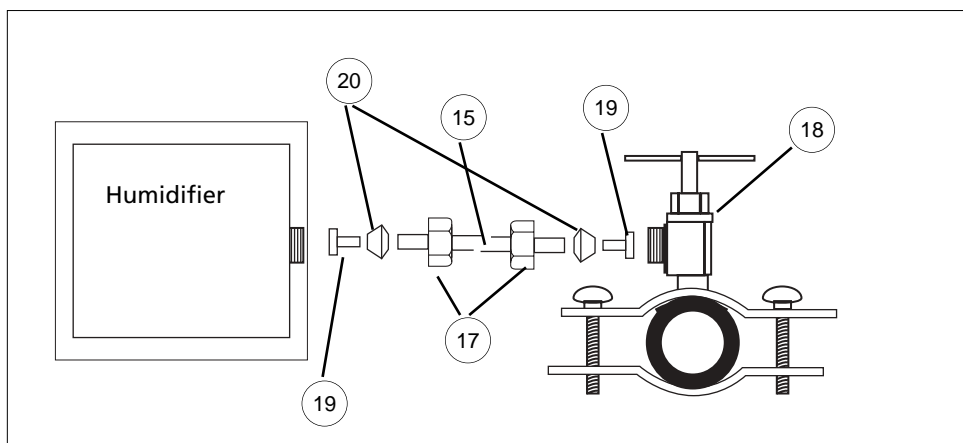

HERRMIDIFIER MODEL 50 MISTER HUMIDIFIER PARTS LIST

HERRMIDIFIER MODEL 50 MISTER HUMIDIFIER PARTS LIST

	Model	Mister 50	Mister 50-1
	Assembly Part Number	351367-101	351367-102
Item	Description	P/N	P/N
1	Drip Sleeve	12018	12018
2	Nozzle	12006-001	12006-001
3	O-Ring	160	160
4	Adapter	12007-002	12007-002
5	Nipple	12008	12008
6	Slide	12012	12012
7	Case	12001	12001
8	Thermostat	12005	12005
9	Solenoid (24 volt) Valve Assembly	G-109	-
9a	Solenoid (120 volt) Valve Assembly	-	12004-002
10	Street Elbow	12009	12009
11	Adapter, Brass	G-157	G-157
12	Filter, Conical	G-125	G-125
13	Cover	12002	12002
14	Humidistat 24 volt (not shown)	352680-004C	-
14a	Humidistat 120 volt (not shown)	-	352680-002C
15	Plastic Tubing 1/4" OD 150 PSI (Per foot)	2413A	2413A
16	Brass Compression Sleeve (2) *†	FV-11	FV-11
17	Brass Compression Nut (2) †	FV-12	FV-12
18	Saddle Valve †	IN-2ST	IN-2ST
19	Insert (2) †	EST-133	EST-133
20	Delrin Sleeve (2) †	EST-163	EST-163
21	Retainer (not shown) †	12003	12003

* For use with copper water line connections

† Located in Parts Bag