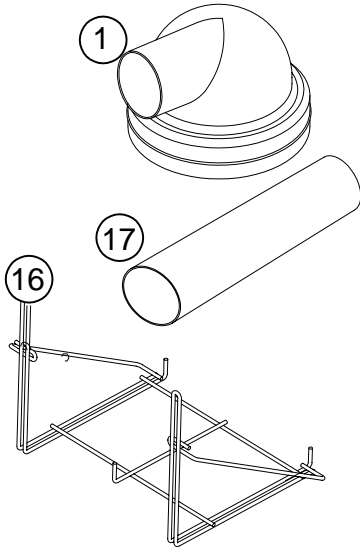

# HERRMIDIFIER MODEL 707 ATOMIZING HUMIDIFIER PARTS LIST

ITEM	707U-UK	707U	PART NO.	DESCRIPTION
1	1	1	40	Discharge Dome
2	1	1	252413-001	Motor Cover
3	4	4	19	Retainer Clip
4	1	1	352728-001	Motor Base
5	1	1	45	Diffusing Screen
6	1	1	D98A	Impeller
7	1	1	M3	Screw, Set Cup
8	1	1	8A	Impeller Pump
9	4	4	90	Vibration Damper
10	1	1	35	Center Pan
11	4	4	23	Center Pan Support
12	2	2	27	Drip Tube
13	1	1	92	Float and Valve Assembly
14	1	1	47BP	Pan
15		1	30-310A	Motor, 115 Volt
15A	1		30-2-310A	Motor, 220 Volt
16	1	1	186	Mounting Bracket
17		1	53	Extension Nozzle
NI		1	826	Humidistat
NI	1	1	IN-2ST	Saddle Valve
NI		1	54	Bezel

NI = Not Illustrated