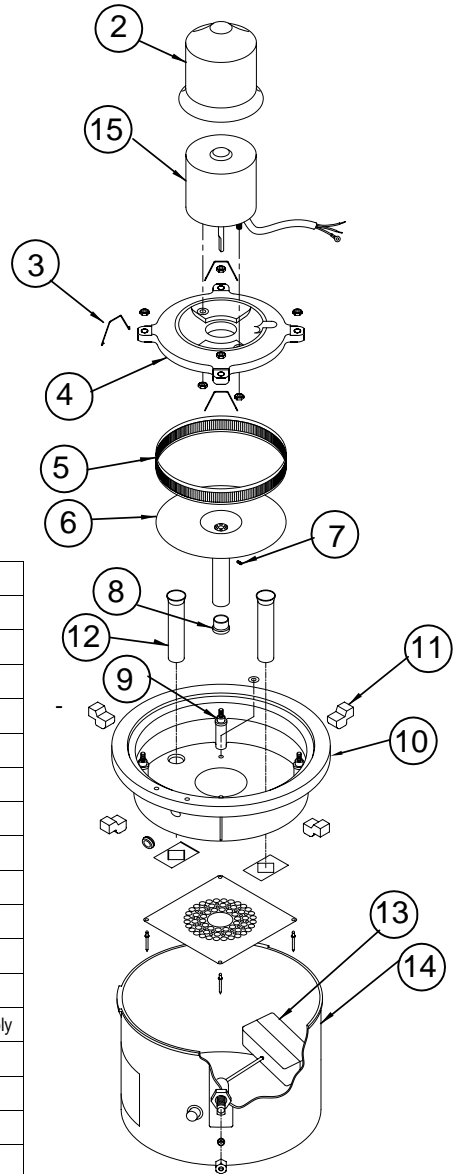

# HERRMIDIFIER MODEL 707 ATOMIZING HUMIDIFIER PARTS LIST

ITEM	707U-UK	707U	PART NO.	DESCRIPTION
1	1	1	40	Discharge Dome
2	1	1	252413-001	Motor Cover
3	4	4	19	Retainer Clip
4	1	1	352728-001	Motor Base
5	1	1	45	Diffusing Screen
6	1	1	D98A	Impeller
7	1	1	M3	Screw, Set Cup
8	1	1	8A	Impeller Pump
9	4	4	90	Vibration Damper
10	1	1	35	Center Pan
11	4	4	23	Center Pan Support
12	2	2	27	Drip Tube
13	1	1	92	Float and Valve Assembly
14	1	1	47BP	Pan
15		1	30-310A	Motor, 115 Volt
15A	1		30-2-310A	Motor, 220 Volt
16	1	1	186	Mounting Bracket
17		1	53	Extension Nozzle
NI		1	826	Humidistat
NI	1	1	IN-2ST	Saddle Valve
NI		1	54	Bezel

NI = Not Illustrated