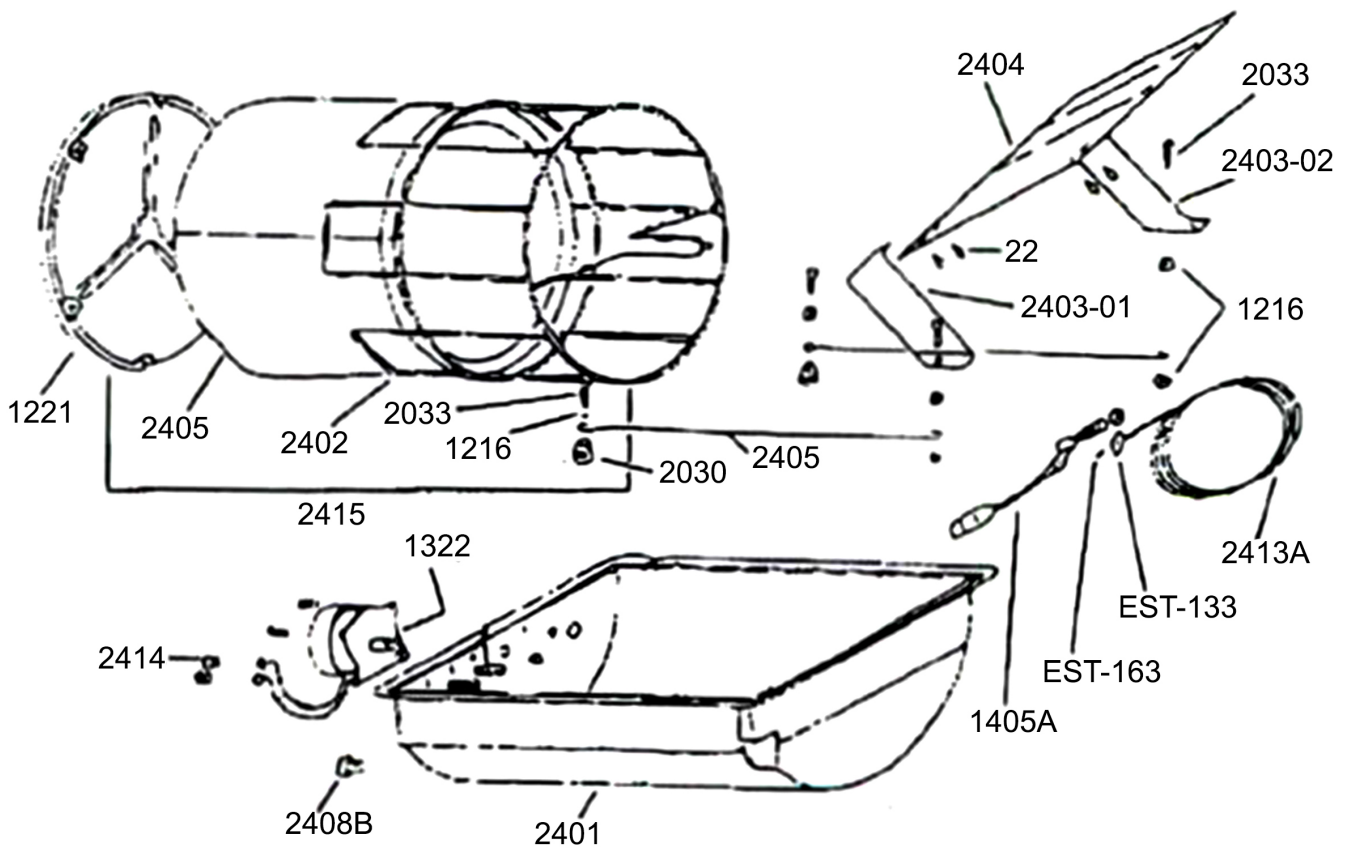

HERRMIDIFIER 1400 HUMIDIFIER PARTS LIST

PART NUMBER	DESCRIPTION
2401	Reservoir with 2025 Foam Seal
2402	Cage
2403-01	Baffle Support Left
2403-02	Baffle Support Right
2404	Baffle
2405	Evaporator Pad
2415	Cage and Pad Assembly
2406	Support Rod (2)
2408B	Drain Plug
2414	Thumb Nut 8-32 (2)
22	Sheet Metal Screw (4)
1216	Mounting Nuts 10-24
1221	Closed End
1405A	Float and Valve Assembly
1322	Motor, 24V (replaces 1414A)
2030	Knob (2)
2033	Mounting Screws (4)
EST-133	Insert (2) (Replaces #2411)
EST-163	Delrin Sleeve (2) (Replaces #2410)
2413A	1/4" Plastic Tubing