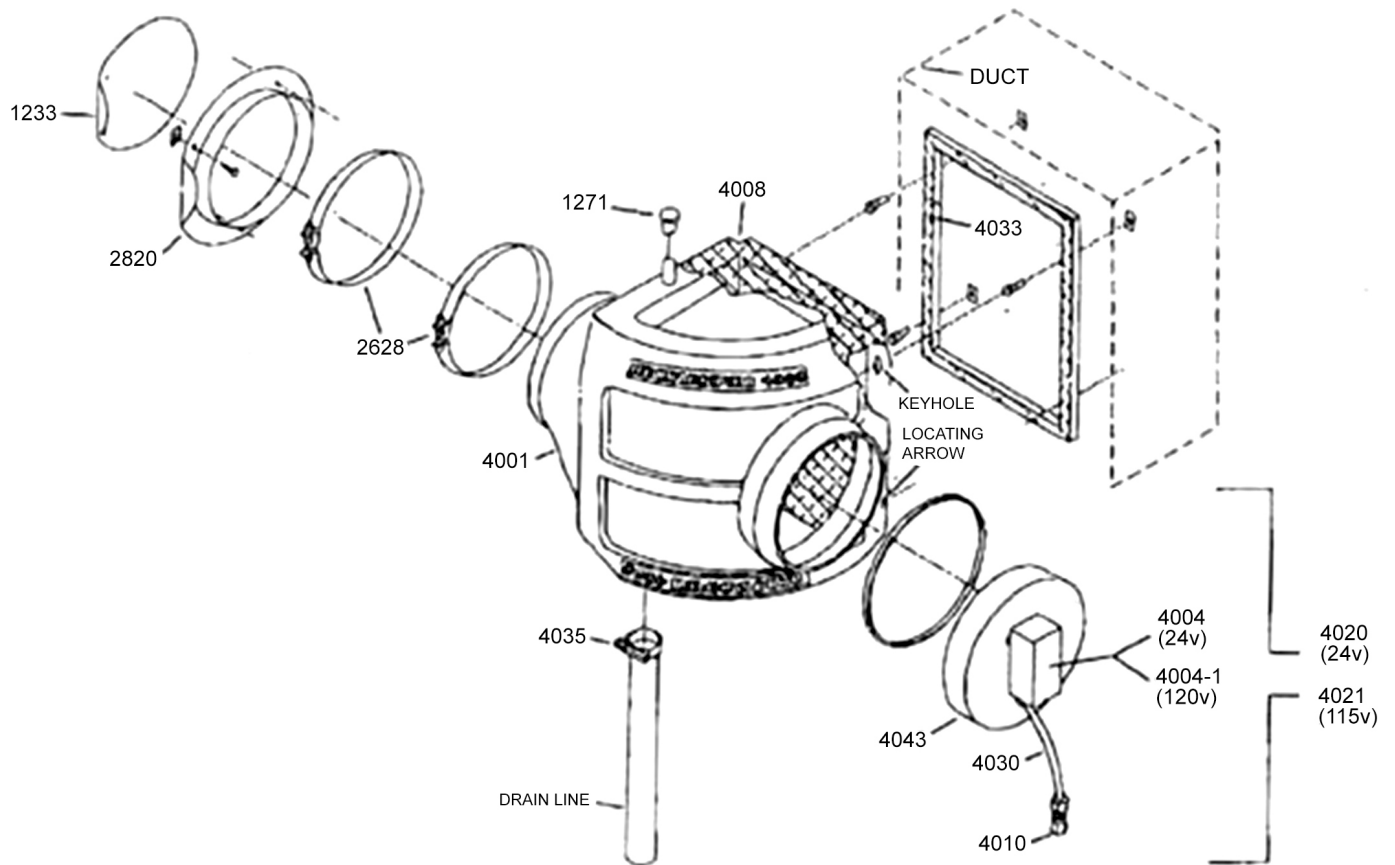

HERRMIDIFIER MODEL 4000 HUMIDIFIER PARTS LIST

PART NUMBER		
4000	4000C	DESCRIPTION
4001	4001	Case with Inserts
----	4004	Solenoid and Junction Box Assembly (24V)
4004-1	----	Solenoid and Junction Box Assembly (115V)
4006	4006	Nozzle
4008	4008	Evaporator Pad
4009	4009	Grommet
4010a	4010a	Union, 1/4" Compression Assembly
4021	4020	End Cap Assembly
4030	4030	Tubing Assembly
4033	4033	Foam Seal
4035	4035	Snap Hose Clamp (Drain)
4043	4043	Cap and Gasket Assembly
1233	1233	Damper
1271	1271	Overflow Cap
2620	2620	Return Air Flange
2628	2628	Flex Duct Clamps (2)