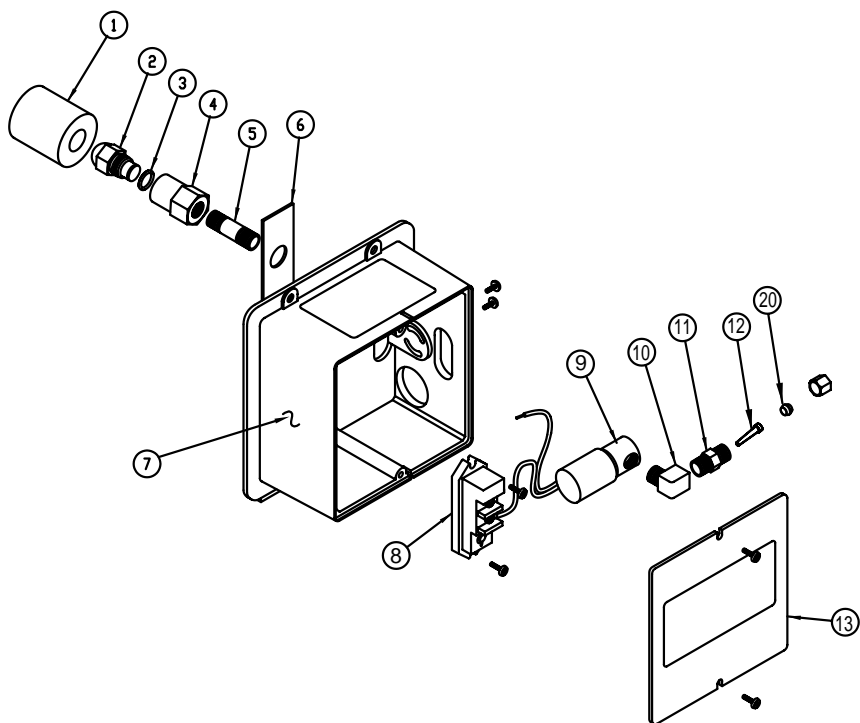

HERRMIDIFIER MODEL 50 MISTER HUMIDIFIER PARTS LIST

HERRMIDIFIER MODEL 50 MISTER HUMIDIFIER PARTS LIST

	Model	Mister 50	Mister 50-1
	Assembly Part Number	351367-101	351367-102
Item	Description	P/N	P/N
1	Drip Sleeve	12018	12018
2	Nozzle	12006-001	12006-001
3	O-Ring	160	160
4	Adapter	12007-002	12007-002
5	Nipple	12008	12008
6	Slide	12012	12012
7	Case	12001	12001
8	Thermostat	12005	12005
9	Solenoid (24 volt) Valve Assembly	G-109	-
9a	Solenoid (120 volt) Valve Assembly	-	12004-002
10	Street Elbow	12009	12009
11	Adapter, Brass	G-157	G-157
12	Filter, Conical	G-125	G-125
13	Cover	12002	12002
14	Humidistat 24 volt (not shown)	352680-004C	-
14a	Humidistat 120 volt (not shown)	-	352680-002C
15	Plastic Tubing 1/4" OD 150 PSI (Per foot)	2413A	2413A
16	Brass Compression Sleeve (2) *†	FV-11	FV-11
17	Brass Compression Nut (2) †	FV-12	FV-12
18	Saddle Valve †	IN-2ST	IN-2ST
19	Insert (2) †	EST-133	EST-133
20	Delrin Sleeve (2) †	EST-163	EST-163
21	Retainer (not shown) †	12003	12003

* For use with copper water line connections

† Located in Parts Bag