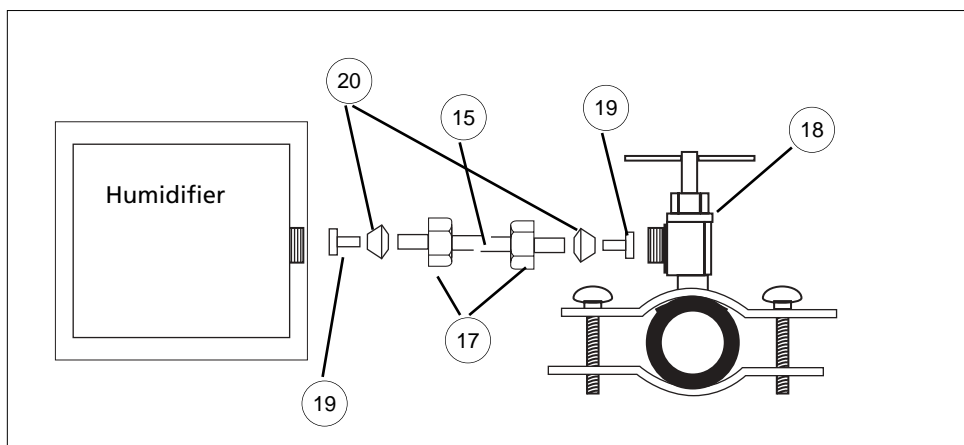

HERRMIDIFIER MODEL 50 MISTER HUMIDIFIER PARTS LIST

HERRMIDIFIER MODEL 50 MISTER HUMIDIFIER PARTS LIST

	Model	Mister 50	Mister 50-1
	Assembly Part Number	351367-101	351367-102
Item	Description	P/N	P/N
1	Drip Sleeve	12018	12018
2	Nozzle	12006-001	12006-001
3	O-Ring	160	160
4	Adapter	12007-002	12007-002
5	Nipple	12008	12008
6	Slide	12012	12012
7	Case	12001	12001
8	Thermostat	12005	12005
9	Solenoid (24 volt) Valve Assembly	G-109	-
9a	Solenoid (120 volt) Valve Assembly	-	12004-002
10	Street Elbow	12009	12009
11	Adapter, Brass	G-157	G-157
12	Filter, Conical	G-125	G-125
13	Cover	12002	12002
14	Humidistat 24 volt (not shown)	352680-004C	-
14a	Humidistat 120 volt (not shown)	-	352680-002C
15	Plastic Tubing 1/4" OD 150 PSI (Per foot)	2413A	2413A
16	Brass Compression Sleeve (2) *†	FV-11	FV-11
17	Brass Compression Nut (2) †	FV-12	FV-12
18	Saddle Valve †	IN-2ST	IN-2ST
19	Insert (2) †	EST-133	EST-133
20	Delrin Sleeve (2) †	EST-163	EST-163
21	Retainer (not shown) †	12003	12003

* For use with copper water line connections

† Located in Parts Bag