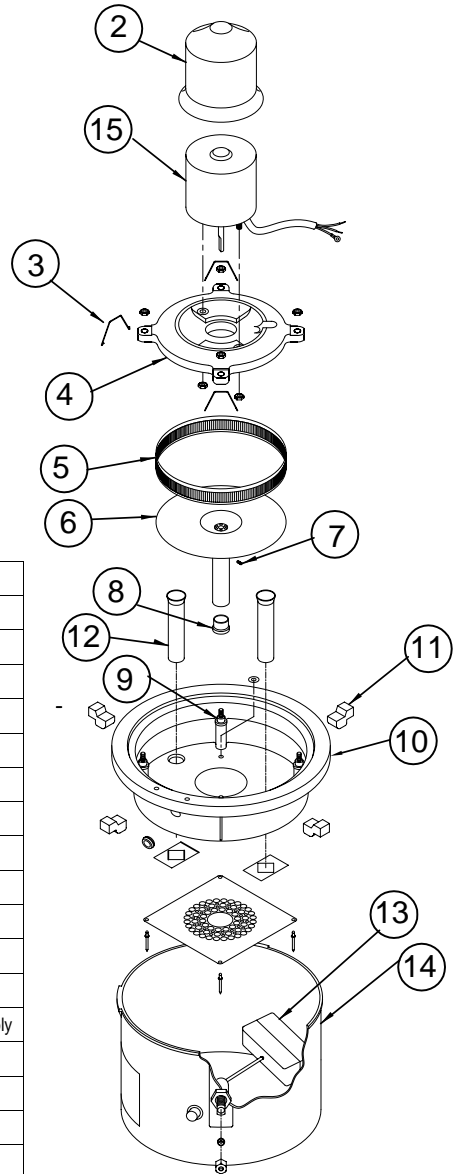

HERRMIDIFIER MODEL 707 ATOMIZING HUMIDIFIER PARTS LIST

ITEM	707U-UK	707U	PART NO.	DESCRIPTION
1	1	1	40	Discharge Dome
2	1	1	252413-001	Motor Cover
3	4	4	19	Retainer Clip
4	1	1	352728-001	Motor Base
5	1	1	45	Diffusing Screen
6	1	1	D98A	Impeller
7	1	1	M3	Screw, Set Cup
8	1	1	8A	Impeller Pump
9	4	4	90	Vibration Damper
10	1	1	35	Center Pan
11	4	4	23	Center Pan Support
12	2	2	27	Drip Tube
13	1	1	92	Float and Valve Assembly
14	1	1	47BP	Pan
15		1	30-310A	Motor, 115 Volt
15A	1		30-2-310A	Motor, 220 Volt
16	1	1	186	Mounting Bracket
17		1	53	Extension Nozzle
NI		1	826	Humidistat
NI	1	1	IN-2ST	Saddle Valve
NI		1	54	Bezel

NI = Not Illustrated