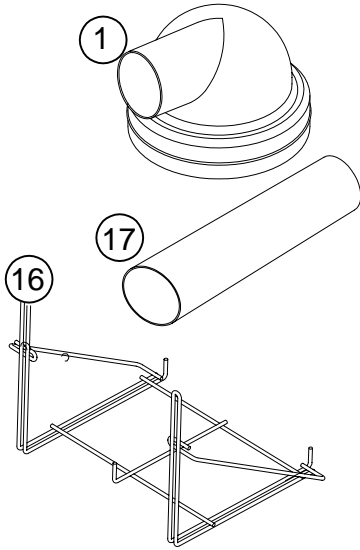

HERRMIDIFIER MODEL 707 ATOMIZING HUMIDIFIER PARTS LIST

ITEM	707U-UK	707U	PART NO.	DESCRIPTION
1	1	1	40	Discharge Dome
2	1	1	252413-001	Motor Cover
3	4	4	19	Retainer Clip
4	1	1	352728-001	Motor Base
5	1	1	45	Diffusing Screen
6	1	1	D98A	Impeller
7	1	1	M3	Screw, Set Cup
8	1	1	8A	Impeller Pump
9	4	4	90	Vibration Damper
10	1	1	35	Center Pan
11	4	4	23	Center Pan Support
12	2	2	27	Drip Tube
13	1	1	92	Float and Valve Assembly
14	1	1	47BP	Pan
15		1	30-310A	Motor, 115 Volt
15A	1		30-2-310A	Motor, 220 Volt
16	1	1	186	Mounting Bracket
17		1	53	Extension Nozzle
NI		1	826	Humidistat
NI	1	1	IN-2ST	Saddle Valve
NI		1	54	Bezel

NI = Not Illustrated