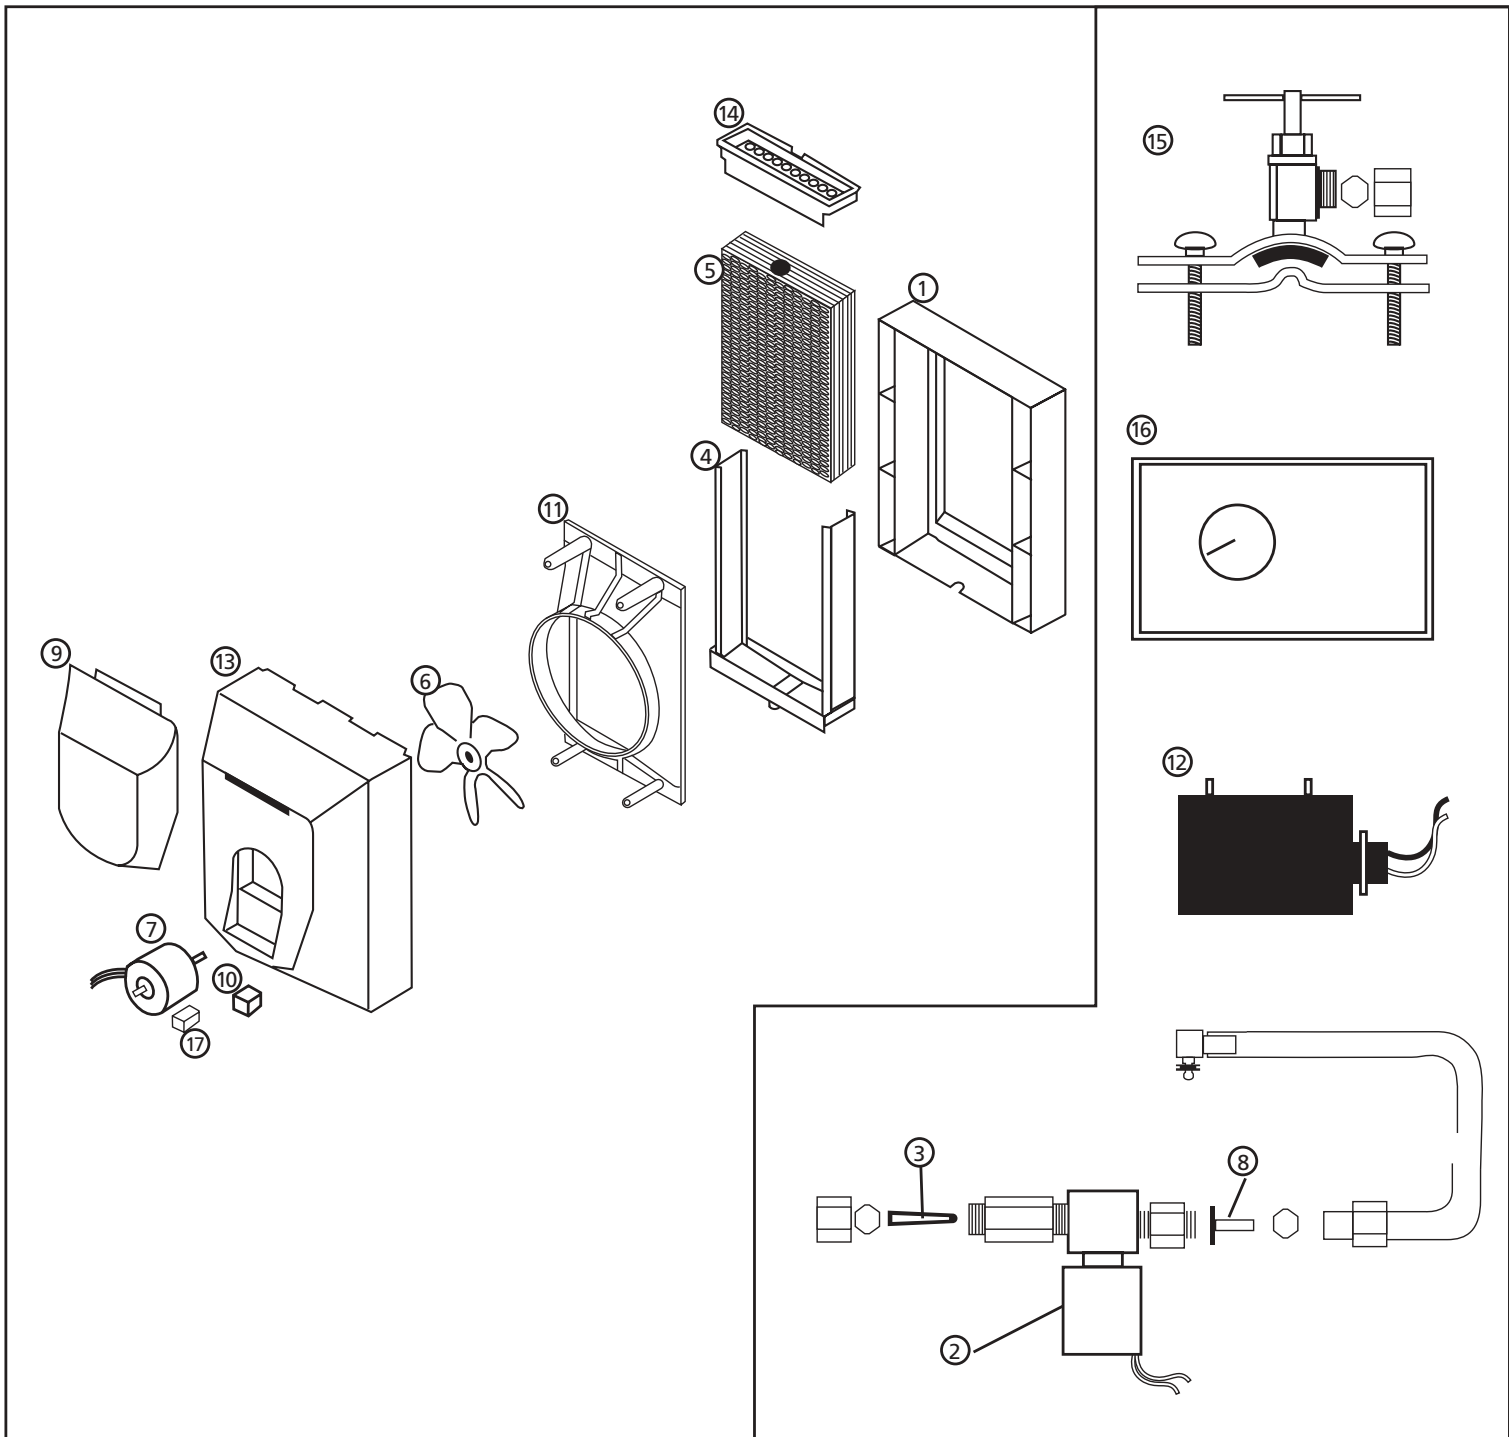

HERRMIDIFIER G-100ES HUMIDIFIER PARTS LIST

HERRMIDIFIER G-100ES HUMIDIFIER PARTS LIST

ITEM	DESCRIPTION	PART NUMBER	PART NUMBER
-	G-100ES Assembly	351453-001	351453-011
1	Base	454275-002	454275-002
2	Brass solenoid valve assembly 24VAC	G-149	G-149
3	Replacement cone mesh filters	G-125	G-125
4	Drain tray assembly	353226-001	353226-001
5	Replacement evaporator pads	G-116	G-116
6	Fan blade 9"	G-110	G-110
7	Fan motor 120VAC	252716-001	-
7A	Fan motor 220-240VAC	-	252716-002
8	Replacement fluid restrictors	G-128	G-128
9	Motor cover	454276-002	454276-002
10	Relay 24VAC	G-177	G-177
11	Shroud	454277-002	454277-002
12	Transformer 120VAC/24VAC	G-139	-
12A	Transformer 220-240VAC/24VAC	-	256592-001
13	Unit cover	454274-002	454274-002
14	Water distribution tray	G-105	G-105
15	Saddle valve assembly	IN-2ST	IN-2ST
16	Humidistat	352680-004	352680-004
17	Capacitor 120VAC	257241-001	-
17A	Capacitor 220-240VAC	-	257241-002